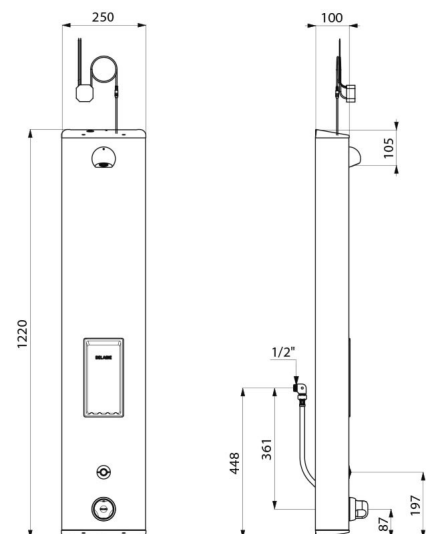

DESCRIPTION

SECURITHERM shower panel - Ref. 792514

Electronic thermostatic shower panel:
Large stainless steel panel for wall-mounted, exposed installation.
Concealed inlet via flexibles M $\frac{1}{2}$ ".
SECURITHERM thermostatic mixer.
Adjustable temperature control from cold water up to 38°C with 1st limiter set at 38°C and 2nd limiter set at 41°C.
Anti-scalding failsafe: automatic shut-off if cold water fails.
Anti-cold showers function: automatic shut-off if hot water fails.
Thermal shocks are possible.
Mains supply 230/6V.
Shower starts when electronic push-button is pressed.
Shuts off voluntarily or automatically after ~60 seconds.
Duty flush (~60 seconds every 24 hours after the last use).
Flow rate 6 lpm at 3 bar.
Chrome-plated, tamperproof, scale-resistant ROUND shower head with automatic flow rate regulation.
Integrated soap dish.
Filters and non-return valves.
Stopcocks M $\frac{1}{2}$ ".
Concealed fixings.
Suitable for people with reduced mobility.
30-year warranty.

TECHNICAL CHARACTERISTICS

SECURITHERM shower panel - Ref. 792514

Supply	230/6V mains supply
Connector	M$\frac{1}{2}$"
Technology	Electronic
Height	1220mm
Depth	100mm
Width	250mm
Flow rate	6 lpm
Temperature limiter	Thermostatic
Finish	Stainless steel
Norms	ACS

ADVANTAGES

- 80% water savings
- Anti-bacterial proliferation duty flush
- Thermostatic temperature regulation
- Instant shut-off if cold water fails