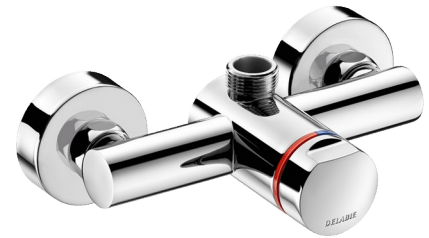

TEMPOMIX 3 time flow shower mixer

Ref. 794400

Time flow single control

2024 UK public price excluding VAT: £301.61

DESCRIPTION

TEMPOMIX 3 time flow shower mixer - Ref. 794400

Exposed time flow shower mixer:
 TEMPOMIX 3 single control mixer, top outlet M $\frac{3}{4}$ ".
 For wall-mounted, exposed installation.
 Temperature control and operation via the push-button.
 Maximum temperature limiter (can be adjusted by the installer).
 Soft-touch operation.
 Time flow ~30 seconds.
 Flow rate 6 lpm at 3 bar, can be adjusted from 6 - 12 lpm.
 Chrome-plated solid brass.
 Integrated filters and non-return valves.
 Chrome-plated metal push-button.
 M $\frac{1}{2}$ " offset connectors for 130 - 170mm centres.
 Suitable for people with reduced mobility.
 30-year warranty.

TECHNICAL CHARACTERISTICS

TEMPOMIX 3 time flow shower mixer - Ref. 794400

Connector	M $\frac{1}{2}$ "
Technology	Time flow
Width	150mm
Flow rate	9 lpm
Norms	   
Warranty	

ADVANTAGES

Soft-touch operation

Time flow system tested to over 500,000 operations