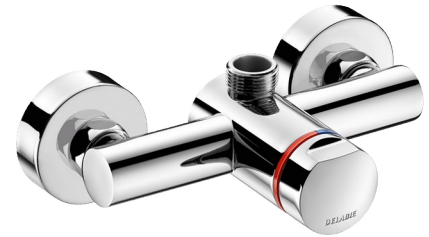

TEMPOMIX 3 time flow shower mixer

Ref. 794400

Time flow single control

2024 UK public price excluding VAT: £301.61

DESCRIPTION

TEMPOMIX 3 time flow shower mixer - Ref. 794400

Exposed time flow shower mixer:
 TEMPOMIX 3 single control mixer, top outlet M $\frac{3}{4}$ ".
 For wall-mounted, exposed installation.
 Temperature control and operation via the push-button.
 Maximum temperature limiter (can be adjusted by the installer).
 Soft-touch operation.
 Time flow ~30 seconds.
 Flow rate 6 lpm at 3 bar, can be adjusted from 6 - 12 lpm.
 Chrome-plated solid brass.
 Integrated filters and non-return valves.
 Chrome-plated metal push-button.
 M $\frac{1}{2}$ " offset connectors for 130 - 170mm centres.
 Suitable for people with reduced mobility.
 30-year warranty.

ADVANTAGES

Soft-touch operation

Time flow system tested to over 500,000 operations

TECHNICAL CHARACTERISTICS

TEMPOMIX 3 time flow shower mixer - Ref. 794400

Connector	M $\frac{1}{2}$ "
Technology	Time flow
Width	150mm
Flow rate	9 lpm
Norms	
Warranty	