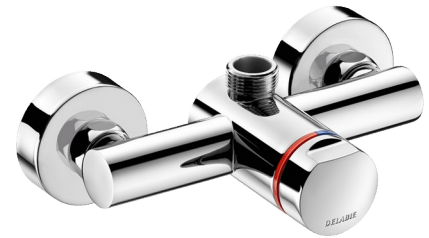

TEMPOMIX 3 time flow shower mixer

Ref. 794400

Time flow single control

2025 UK public price excluding VAT: £310.66

DESCRIPTION

TEMPOMIX 3 time flow shower mixer - Ref. 794400

Exposed time flow shower mixer:
 TEMPOMIX 3 single control mixer, top outlet M $\frac{3}{4}$ ".
 For wall-mounted, exposed installation.
 Temperature control and operation via the push-button.
 Maximum temperature limiter (can be adjusted by the installer).
 Soft-touch operation.
 Time flow ~30 seconds.
 Flow rate 6 lpm at 3 bar, can be adjusted from 6 - 12 lpm.
 Chrome-plated solid brass.
 Integrated filters and non-return valves.
 Chrome-plated metal push-button.
 M $\frac{1}{2}$ " offset connectors for 130 - 170mm centres.
 Suitable for people with reduced mobility.
 30-year warranty.

TECHNICAL CHARACTERISTICS

TEMPOMIX 3 time flow shower mixer - Ref. 794400

Connector	M $\frac{1}{2}$ "
Technology	Time flow
Width	150mm
Flow rate	9 lpm
Norms	   
Warranty	

ADVANTAGES

Soft-touch operation

Time flow system tested to over 500,000 operations