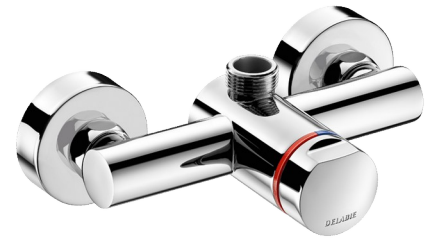

# TEMPOMIX 3 time flow shower mixer

Ref. 794400

Time flow single control

2025 UK public price excluding VAT: £310.66

## DESCRIPTION

TEMPOMIX 3 time flow shower mixer - Ref. 794400

Exposed time flow shower mixer:  
 TEMPOMIX 3 single control mixer, top outlet M $\frac{3}{4}$ ".  
 For wall-mounted, exposed installation.  
 Temperature control and operation via the push-button.  
 Maximum temperature limiter (can be adjusted by the installer).  
 Soft-touch operation.  
 Time flow ~30 seconds.  
 Flow rate 6 lpm at 3 bar, can be adjusted from 6 - 12 lpm.  
 Chrome-plated solid brass.  
 Integrated filters and non-return valves.  
 Chrome-plated metal push-button.  
 M $\frac{1}{2}$ " offset connectors for 130 - 170mm centres.  
 Suitable for people with reduced mobility.  
 30-year warranty.

## TECHNICAL CHARACTERISTICS

TEMPOMIX 3 time flow shower mixer - Ref. 794400

Connector	M $\frac{1}{2}$ "
Technology	Time flow
Width	150mm
Flow rate	9 lpm
Norms	   
Warranty	