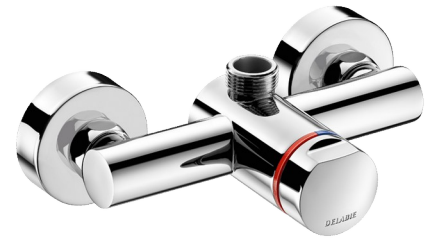

TEMPOMIX 3 time flow shower mixer

Ref. 794400

Time flow single control

2025 UK public price excluding VAT: £310.66

DESCRIPTION

TEMPOMIX 3 time flow shower mixer - Ref. 794400

Exposed time flow shower mixer:
 TEMPOMIX 3 single control mixer, top outlet M $\frac{3}{4}$ ".
 For wall-mounted, exposed installation.
 Temperature control and operation via the push-button.
 Maximum temperature limiter (can be adjusted by the installer).
 Soft-touch operation.
 Time flow ~30 seconds.
 Flow rate 6 lpm at 3 bar, can be adjusted from 6 - 12 lpm.
 Chrome-plated solid brass.
 Integrated filters and non-return valves.
 Chrome-plated metal push-button.
 M $\frac{1}{2}$ " offset connectors for 130 - 170mm centres.
 Suitable for people with reduced mobility.
 30-year warranty.

TECHNICAL CHARACTERISTICS

TEMPOMIX 3 time flow shower mixer - Ref. 794400

| | |
|------------|---|
| Connector | M $\frac{1}{2}$ " |
| Technology | Time flow |
| Width | 150mm |
| Flow rate | 9 lpm |
| Norms |    ACS |
| Warranty |  |