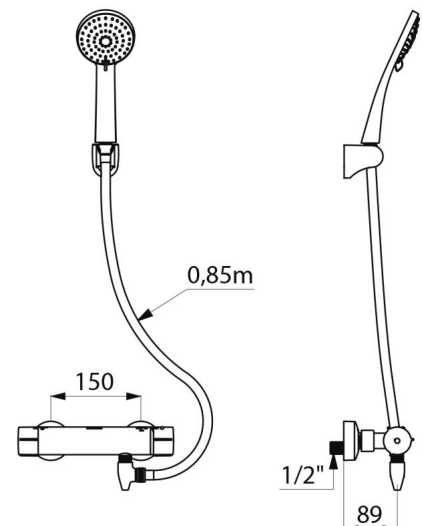

SECURITHERM Securitouch autodraining thermostatic shower kit

Ref. H9769HYG

SECURITHERM Securitouch auto-draining thermostatic shower kit

2024 UK public price excluding VAT: £448.99

DESCRIPTION

SECURITHERM Securitouch autodraining thermostatic shower kit - Ref. H9769HYG

SECURITHERM dual control thermostatic shower kit with auto-draining device:

1. Shower mixer with scale-resistant thermostatic cartridge: No risk of cross flow between the hot and cold water supplies. Thermostatic mixer with no non-return valves (less bacterial proliferation). Mixer with anti-scalding failsafe: shuts off automatically if cold water supply fails. Prevents cold showers: shuts off automatically if hot water supply fails. Securitouch thermal insulation prevents burns. Scale-resistant thermostatic cartridge for temperature adjustment. ¼-turn ceramic head for flow rate adjustment. Temperature control up to 43°C. Double temperature limiter: 1st limiter set at 41°C, 2nd limiter set at 43°C. Thermal shocks are possible without removing the control knob or shutting off the cold water supply. Flow rate limited to 9 lpm at 3 bar. Ergonomic controls. M½" shower outlet. F¾" inlets with integrated filters. Mixer with 2 offset STOP/CHECK wall connectors M½" M¾", ideal for hospitals.
   - Shower head (ref. 813) and adjustable, wall-mounted, chrome-plated support (ref. 845).
   - Auto-draining device FM½" fits between the mixer outlet and the flexible hose, automatically drains the flexible and the shower head (ref. 880).
2. Mixer ideal for healthcare facilities, retirement and care homes, hospitals and clinics.
   Mixer suitable for people with reduced mobility.
   Mixer with 30-year warranty.
   30-year warranty.

TECHNICAL CHARACTERISTICS