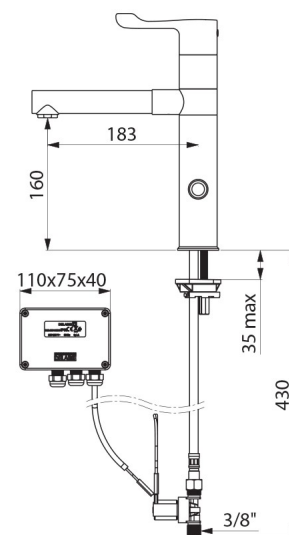

TEMPOMATIC MIX electronic mixer with removable BIOCLIP spout

Ref. 20870T1

Tall single hole infrared mixer with stainless steel swivelling spout

2024 UK public price excluding VAT: £676.96

DESCRIPTION

TEMPOMATIC MIX electronic mixer with removable BIOCLIP spout - Ref. 20870T1

Deck-mounted electronic basin mixer.
Electronic mixer with high, removable, swivelling BIOCLIP spout H. 160mm.
Single hole mixer supplied with 2 removable stainless steel spouts L.183mm Ø 28mm.
Independent IP65 electronic control unit.
Mains supply via 230/12V transformer.
Body and spout with smooth interiors (reduces niches where bacteria can develop).
Adjustable duty flush (pre-set to approx. 60 secs every 24h after last use) to prevent water stagnation in the network in the event of prolonged periods of non-use.
Flow rate limited to 5 lpm at 3 bar.
Shockproof infrared presence detection sensor.
Chrome-plated solid brass body with reinforced fixing via 2 stainless steel rods.
Hygiene lever L. 100mm controls temperature.
PEX flexibles with filters and M3/8" solenoid valve.
Anti-blocking safety.
Solenoid valves upstream of the mixing chamber.
Mixer ideal for healthcare facilities, retirement and care homes, hospitals and clinics.
Suitable for people with reduced mobility.
Mixer with 30-year warranty.
Two shut-off options:
- standard mode: timed flow with automatic shut-off.
- ON/OFF mode: user shuts off flow voluntarily after 30 minutes.
Thermal shocks are possible.
Position the sensor to the side of the mixer in the On/Off mode.

TECHNICAL CHARACTERISTICS

TEMPOMATIC MIX electronic mixer with removable BIOCLIP spout - Ref. 20870T1