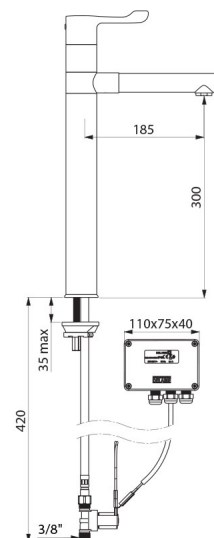

TEMPOMATIC MIX electronic mixer with removable BIOCLIP spout

Ref. 20870T3

Single hole infrared tall mixer with stainless steel swivelling spout

2025 UK public price excluding VAT: £731.45

DESCRIPTION

TEMPOMATIC MIX electronic mixer with removable BIOCLIP spout - Ref. 20870T3

Deck-mounted electronic basin mixer.
Electronic mixer with high, removable, swivelling BIOCLIP spout H. 300mm.
Single hole mixer supplied with 2 removable stainless steel spouts L.185mm Ø 28mm.
Independent IP65 electronic control unit.
Mains supply via 230/12V transformer.
Body and spout with smooth interiors (reduces niches where bacteria can develop).
Adjustable duty flush (preset to approx. 60 seconds every 24 hours after last use) to prevent water stagnation in the network in the event of prolonged periods of non-use.
Flow rate limited to 9 lpm at 3 bar.
Shockproof infrared presence detection sensor.
Chrome-plated brass body with reinforced fixing via 2 stainless steel rods.
Hygiene lever L. 100mm controls temperature.
Pex flexibles with filters and M3/8" solenoid valves.
Anti-blocking safety.
Solenoid valves are upstream of the mixing chamber.
Electronic mixer ideal for healthcare facilities, retirement and care homes, hospitals and clinics.
Mixer suitable for people with reduced mobility.
30-year warranty.
Two shut-off options:
- standard mode: timed flow with automatic shut-off.
- ON/OFF mode: user shuts off flow voluntarily after 30 minutes.
Thermal shocks are possible.
Position the sensor to the side of the mixer in the ON/OFF mode.

TECHNICAL CHARACTERISTICS

TEMPOMATIC MIX electronic mixer with removable BIOCLIP spout - Ref. 20870T3