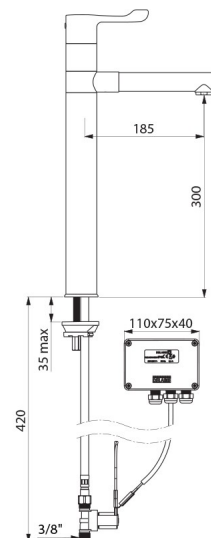

TEMPOMATIC MIX electronic mixer with removable BIOCLIP spout

Ref. 20870T3

Single hole infrared tall mixer with stainless steel swivelling spout

2024 UK public price excluding VAT: £710.15

DESCRIPTION

TEMPOMATIC MIX electronic mixer with removable BIOCLIP spout - Ref. 20870T3

Deck-mounted electronic basin mixer.
Electronic mixer with high, removable, swivelling BIOCLIP spout H. 300mm.
Single hole mixer supplied with 2 removable stainless steel spouts L.185mm Ø 28mm.
Independent IP65 electronic control unit.
Mains supply via 230/12V transformer.
Body and spout with smooth interiors (reduces niches where bacteria can develop).
Adjustable duty flush (preset to approx. 60 seconds every 24 hours after last use) to prevent water stagnation in the network in the event of prolonged periods of non-use.
Flow rate limited to 9 lpm at 3 bar.
Shockproof infrared presence detection sensor.
Chrome-plated brass body with reinforced fixing via 2 stainless steel rods.
Hygiene lever L. 100mm controls temperature.
Pex flexibles with filters and M3/8" solenoid valves.
Anti-blocking safety.
Solenoid valves are upstream of the mixing chamber.
Electronic mixer ideal for healthcare facilities, retirement and care homes, hospitals and clinics.
Mixer suitable for people with reduced mobility.
30-year warranty.
Two shut-off options:
- standard mode: timed flow with automatic shut-off.
- ON/OFF mode: user shuts off flow voluntarily after 30 minutes.
Thermal shocks are possible.
Position the sensor to the side of the mixer in the ON/OFF mode.

TECHNICAL CHARACTERISTICS

TEMPOMATIC MIX electronic mixer with removable BIOCLIP spout - Ref. 20870T3