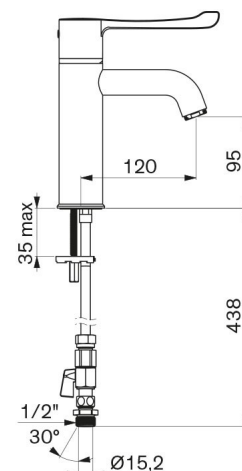

SECURITHERM BIOCLIP

thermostatic basin mixer

Ref. H960515

Single hole sequential thermostatic mixer H. 95mm L. 120mm

2024 UK public price excluding VAT: £440.94

DESCRIPTION

SECURITHERM BIOCLIP thermostatic basin mixer - Ref. H960515

Deck-mounted SECURITHERM thermostatic basin mixer. Sequential thermostatic mixer: opens and closes with cold water. No risk of cross flow between the hot and cold water. No non-return valve. BIOCLIP: mixer can be easily removed for cleaning and disinfection. Anti-scalding failsafe: shuts off automatically if cold or hot water supply fails. Securitouch thermal insulation prevents burns. Single hole mixer with curved spout, H. 95mm L. 120mm, fitted with a hygienic flow straightener, no build-up of impurities and withstands thermal shocks. Scale-resistant sequential thermostatic cartridge for single control adjustment of flow rate and temperature. Temperature adjusts from cold water up to 40°C with maximum temperature limiter set at 40°C. Thermal and chemical shocks are possible. Body and spout with smooth interiors and low water volume. Flow rate limited to 5 lpm at 3 bar. No manual contact thanks to Hygiene control lever L. 146mm. No pop-up waste. Supplied with F3/8" PEX flexibles with chrome-plated brass stopcocks, filters and Ø 15mm conical connectors. Fixing reinforced via 2 stainless steel rods. Mixer ideal for healthcare facilities, retirement and care homes , hospitals and clinics. Mixer suitable for people with reduced mobility. 30-year warranty. Also available with copper tails.

TECHNICAL CHARACTERISTICS

SECURITHERM BIOCLIP thermostatic basin mixer - Ref. H960515