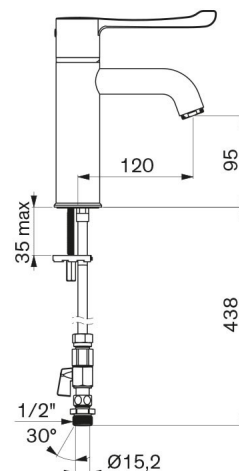

ADVANTAGES

Maximum hygiene: mixer with no non-return valves

Hygiene: can be removed for internal cleaning

SECURITHERM: optimal anti-scalding safety

Sequential: opens/closes with cold water