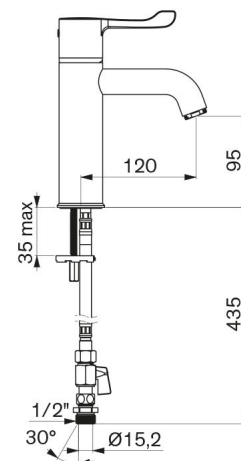

SECURITHERM BIOCLIP

thermostatic basin mixer

Ref. H960515L

Single hole sequential thermostatic control mixer H. 95mm L. 120mm

2024 UK public price excluding VAT: £438.36

DESCRIPTION

SECURITHERM BIOCLIP thermostatic basin mixer - Ref. H960515L

Deck-mounted SECURITHERM thermostatic basin mixer.
Sequential thermostatic mixer: opens and closes with cold water.
No risk of cross flow between hot and cold water.
No non-return valves on the inlets.
BIOCLIP: can be easily removed for cleaning and disinfection.
Anti-scalding failsafe: shuts off immediately if cold or hot water supply fails.
Securitouch thermal insulation prevents burns.
Single hole mixer with curved spout, H. 95mm L. 120mm, fitted with a hygienic flow straightener, no build-up of impurities and withstands thermal shocks.
Scale-resistant thermostatic sequential cartridge for single control adjustment of flow rate and temperature.
Temperature adjusts from cold water up to 40°C with maximum temperature limiter set at 40°C.
Thermal and chemical shocks are possible.
Body and spout with smooth interior and low water volume.
Flow rate limited to 5 lpm at 3 bar.
No manual contact thanks to Hygiene control lever L. 100mm.
With no pop-up waste.
Supplied with F3/8" PEX flexibles with chrome-plated brass stopcocks.
Fixing reinforced via 2 stainless steel rods.
Mixer ideal for healthcare facilities, retirement and care homes, hospitals and clinics.
Mixer suitable for people with reduced mobility.
Mixer with 30-year warranty.
Also available with copper tails.

TECHNICAL CHARACTERISTICS

SECURITHERM BIOCLIP thermostatic basin mixer - Ref. H960515L