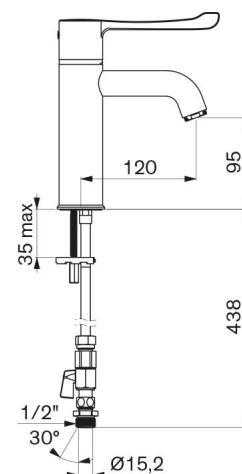

SECURITHERM BIOCLIP

thermostatic basin mixer

Ref. H9605610

Single hole sequential thermostatic mixer H. 95mm L. 120mm

2025 UK public price excluding VAT: £462.72

DESCRIPTION

SECURITHERM BIOCLIP thermostatic basin mixer - Ref. H9605610

Deck-mounted SECURITHERM thermostatic basin mixer. Sequential thermostatic mixer: opens and closes with cold water. No risk of cross flow between the hot and cold water. No non-return valves on the inlets. BIOCLIP: mixer can be easily removed for cleaning and disinfection. Anti-scalding failsafe: shuts off automatically if cold or hot water supply fails. Securitouch thermal insulation prevents burns. Single hole mixer with curved spout, H. 95mm L. 120mm, fitted with a hygienic flow straightener, no build-up of impurities and withstands thermal shocks. Scale-resistant sequential thermostatic cartridge for single control adjustment of flow rate and temperature. Temperature adjusts from cold water up to 40°C with maximum temperature limiter set at 40°C. Thermal and chemical shocks are possible. Spout and body with smooth interior and low water volume. Flow rate limited to 5 lpm at 3 bar. No manual contact thanks to Hygiene control lever L. 146mm. Without pop-up waste. Supplied with copper tails and chrome-plated brass stopcocks. Fixing reinforced via 2 stainless steel rods. Ideal for healthcare facilities, retirement and care homes, hospitals and clinics. Mixer suitable for people with reduced mobility. Mixer with 30-year warranty. Also available with PEX flexibles.

TECHNICAL CHARACTERISTICS

SECURITHERM BIOCLIP thermostatic basin mixer - Ref. H9605610