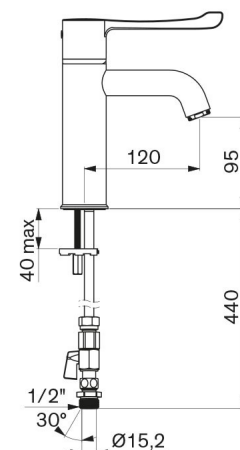

SECURITHERM BIOCLIP

thermostatic basin mixer

Ref. H9605610L

Single hole, sequential thermostatic mixer H. 95mm L. 120mm

2025 UK public price excluding VAT: £460.23

DESCRIPTION

SECURITHERM BIOCLIP thermostatic basin mixer - Ref. H9605610L

Deck-mounted SECURITHERM thermostatic basin mixer. Sequential thermostatic mixer: opens and closes with cold water. No risk of cross flow between the hot and cold water. No non-return valves on the inlets. BIOCLIP: can be easily removed for cleaning and disinfection. Anti-scalding failsafe: shuts off automatically if the cold or hot water supply fails. Securitouch thermal insulation prevents burns. Single hole mixer with straight spout, H. 95mm L. 120mm, fitted with a hygienic flow straightener, with no build-up of impurities and withstands thermal shocks. Scale-resistant sequential thermostatic cartridge for single control adjustment of flow rate and temperature. Adjustable temperature from cold water up to 40°C with maximum temperature limiter set at 40°C. Thermal and chemical shocks are possible. Spout and body with smooth interiors and low water volume. Flow rate limited to 5 lpm at 3 bar. No manual contact thanks to Hygiene control lever L. 100mm. Without pop-up waste. Supplied with copper tails and chrome-plated brass stopcocks. Fixing reinforced via 2 stainless steel rods. Mixer ideal for healthcare facilities, retirement and care homes, hospitals and clinics. Mixer suitable for people with reduced mobility. 30-year warranty. Also available with PEX flexibles.

TECHNICAL CHARACTERISTICS

SECURITHERM BIOCLIP thermostatic basin mixer - Ref. H9605610L