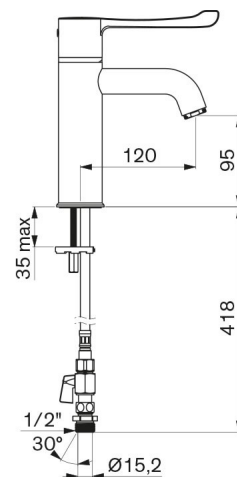

ADVANTAGES

- Sequential: opens/closes with cold water
- Maximum hygiene: no non-return valves
- SECURITHERM: optimal anti-scalding safety
- Securitouch: thermal insulation prevents burns