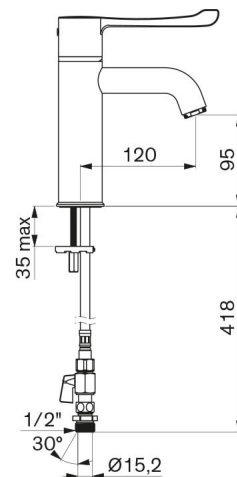

SECURITHERM thermostatic basin mixer

Ref. H960015

Single hole thermostatic sequential mixer, H. 95mm L. 120mm

2024 UK public price excluding VAT: £389.36

DESCRIPTION

SECURITHERM thermostatic basin mixer - Ref. H960015

Deck-mounted SECURITHERM thermostatic basin mixer. Thermostatic sequential mixer: opens and closes with cold water. No risk of cross flow between hot and cold water. No non-return valves on the inlets. Anti-scalding failsafe: shut-offs automatically if cold or hot water supply fails. Securitouch thermal insulation prevents burns. Single hole mixer with curved spout H. 95mm L. 120mm, equipped with a hygienic flow straightener with no impurity retention and will withstand thermal shocks. Scale-resistant sequential thermostatic cartridge for single lever control of the flow rate and temperature. Temperature control from cold water up to 40°C with temperature limiter set at 40°C. Thermal or chemical shocks are possible. Body and spout with smooth interiors and low water volume. Flow rate limited to 5 lpm at 3 bar. No manual contact thanks to Hygiene control lever L. 146mm. No pop-up waste. PEX flexibles F3/8" supplied with stopcocks in chrome-plated brass, filters and Ø 15mm compression fittings. Fixing reinforced by 2 stainless steel rods. Mixer ideal for healthcare facilities, nursing homes, hospitals and clinics. Mixer Suitable for people with reduced mobility. Mixer with 30-year warranty. Also available with copper tails.

SECURITHERM thermostatic basin mixer - Ref. H960015

Connector	M1/2" Ø 15mm
Technology	SECURITHERM Securitouch sequential mixer
Drop height	95mm
Spout length	120mm
Flow rate	5 lpm
Temperature limiter	Yes
Finish	Chrome-plated brass