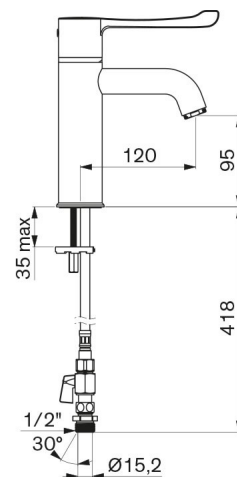

SECURITHERM thermostatic basin mixer

Ref. H960015

Single hole thermostatic sequential mixer, H. 95mm L. 120mm

2025 UK public price excluding VAT: £358.02

DESCRIPTION

SECURITHERM thermostatic basin mixer - Ref. H960015

Deck-mounted SECURITHERM thermostatic basin mixer. Thermostatic sequential mixer: opens and closes with cold water. No risk of cross flow between hot and cold water. No non-return valves on the inlets. Anti-scalding failsafe: shut-offs automatically if cold or hot water supply fails. Securitouch thermal insulation prevents burns. Single hole mixer with curved spout H. 95mm L. 120mm, equipped with a hygienic flow straightener with no impurity retention and will withstand thermal shocks. Scale-resistant sequential thermostatic cartridge for single lever control of the flow rate and temperature. Temperature control from cold water up to 40°C with temperature limiter set at 40°C. Thermal or chemical shocks are possible. Body and spout with smooth interiors and low water volume. Flow rate limited to 5 lpm at 3 bar. No manual contact thanks to Hygiene control lever L. 146mm. No pop-up waste. PEX flexibles F3/8" supplied with stopcocks in chrome-plated brass, filters and Ø 15mm compression fittings. Fixing reinforced by 2 stainless steel rods. Mixer ideal for healthcare facilities, nursing homes, hospitals and clinics. Mixer Suitable for people with reduced mobility. Mixer with 30-year warranty. Also available with copper tails.

TECHNICAL CHARACTERISTICS

SECURITHERM thermostatic basin mixer - Ref. H960015

Connector	M1/2" Ø 15mm
Technology	SECURITHERM Securitouch sequential mixer
Drop height	95mm
Spout length	120mm
Flow rate	5 lpm
Temperature limiter	Yes
Finish	Chrome-plated brass
Norms	

ADVANTAGES