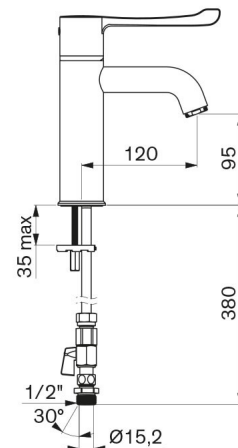

SECURITHERM thermostatic basin mixer

Ref. H9600610

Single hole thermostatic sequential mixer, H. 95mm L. 120mm

2025 UK public price excluding VAT: £412.71

DESCRIPTION

SECURITHERM thermostatic basin mixer - Ref. H9600610

Deck-mounted SECURITHERM thermostatic basin mixer. Thermostatic sequential mixer: opens and closes with cold water. No risk of cross flow between hot and cold water. No non-return valve on the inlets. Anti-scalding failsafe: shuts off automatically if cold or hot water supply fails. Securitouch thermal insulation prevents burns. Single hole mixer with straight spout H. 95mm L. 120mm fitted with a hygienic flow straightener for no impurity retention and resistance to thermal shocks. Scale-resistant thermostatic sequential cartridge for single control of flow rate and temperature. Temperature can be adjusted from cold water up to 40°C with maximum temperature limiter set at 40°C. Thermal and chemical shocks are possible. Body and spout with smooth interiors and low water volume. Flow rate limited to 5 lpm at 3 bar. No manual contact thanks to Hygiene control lever L. 146mm. No pop-up waste. Supplied with copper tails and stopcocks in chrome-plated brass. Fixing reinforced by 2 stainless steel rods. Mixer ideal for healthcare facilities, retirement and care homes, hospitals and clinics. Mixer suitable for people with reduced mobility. 30-year warranty. Also available with PEX flexibles.

TECHNICAL CHARACTERISTICS

SECURITHERM thermostatic basin mixer - Ref. H9600610

Connector	M1/2" Ø 15mm
Technology	SECURITHERM Securitouch sequential mixer
Drop height	95mm
Spout length	120mm
Flow rate	5 lpm
Temperature limiter	Yes
Finish	Chrome-plated brass
Norms	
Warranty	

ADVANTAGES