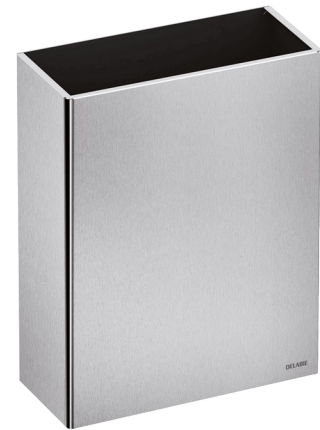

Wall-mounted 304 stainless steel bin, 25 litres

Ref. 510461S

Bin for paper towels and waste paper with no lid

2024 UK public price excluding VAT: **£144.15**

DESCRIPTION

Wall-mounted 304 stainless steel bin, 25 litres - Ref. 510461S

Wall-mounted, rectangular stainless steel bin for paper towels and waste paper.

Robust model.

Capacity 25 litres.

Polished satin bacteriostatic 304 stainless steel.

Stainless steel thickness: 1mm.

Dimensions: 155 x 355 x 460mm.

30-year warranty.

ADVANTAGES

Strong: 1mm thick stainless steel

304 stainless steel: limits bacterial development

TECHNICAL CHARACTERISTICS

Wall-mounted 304 stainless steel bin, 25 litres - Ref. 510461S

Height	460mm
Depth	155mm
Width	355mm
Thickness	1mm
Finish	Polished satin 304 stainless steel
Norms	
Warranty	