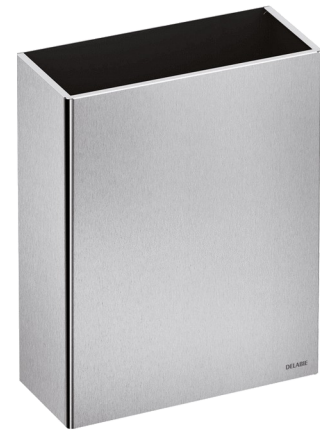

Wall-mounted 304 stainless steel bin, 25 litres

Ref. 510461S

Bin for paper towels and waste paper with no lid

2024 UK public price excluding VAT: £144.15

DESCRIPTION

Wall-mounted 304 stainless steel bin, 25 litres - Ref. 510461S

Wall-mounted, rectangular stainless steel bin for paper towels and waste paper.

Robust model.

Capacity 25 litres.

Polished satin bacteriostatic 304 stainless steel.

Stainless steel thickness: 1mm.

Dimensions: 155 x 355 x 460mm.

30-year warranty.

ADVANTAGES

Strong: 1mm thick stainless steel

304 stainless steel: limits bacterial development

TECHNICAL CHARACTERISTICS

Wall-mounted 304 stainless steel bin, 25 litres - Ref. 510461S

Height	460mm
Depth	155mm
Width	355mm
Thickness	1mm
Finish	Polished satin 304 stainless steel
Norms	
Warranty	