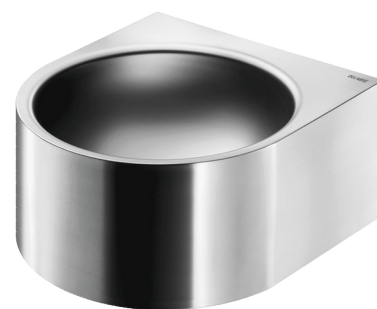

## FACIL wall-mounted washbasin

Ref. 120800

Polished satin 304 stainless steel

2025 UK public price excluding VAT: £327.91

### DESCRIPTION

FACIL wall-mounted washbasin - Ref. 120800

Wall-mounted washbasin, 360x390mm.  
 Basin internal diameter: 310mm.  
 Clean and simple design.  
 Bacteriostatic 304 stainless steel.  
 Polished satin finish.  
 Stainless steel thickness: 1.2mm.  
 Rounded edges prevent injury.  
 With no tap hole.  
 Supplied with 1¼" waste.  
 Without overflow.  
 Supplied with fixing elements.  
 CE marked. Complies with European standard EN 14688.  
 Weight: 4.1kg.  
 30-year warranty.  
 [Formerly ref: 0211080015]

### TECHNICAL CHARACTERISTICS

FACIL wall-mounted washbasin - Ref. 120800

Height	195mm
Length	360mm
Width	390mm
Thickness	1.2mm
Finish	304 polished satin stainless steel
Norms	 
Warranty	

### ADVANTAGES

-  Bacteriostatic 304 stainless steel, smooth surface
-  Rounded edges prevent injury
-  Clean and simple design