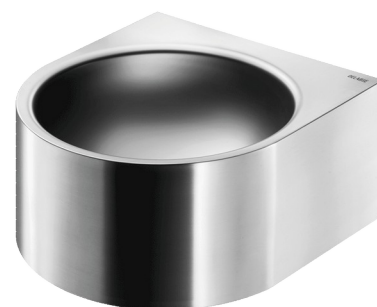

FACIL wall-mounted washbasin

Ref. 120800

Polished satin 304 stainless steel

2025 UK public price excluding VAT: £327.91

DESCRIPTION

FACIL wall-mounted washbasin - Ref. 120800

Wall-mounted washbasin, 360x390mm.
 Basin internal diameter: 310mm.
 Clean and simple design.
 Bacteriostatic 304 stainless steel.
 Polished satin finish.
 Stainless steel thickness: 1.2mm.
 Rounded edges prevent injury.
 With no tap hole.
 Supplied with 1¼" waste.
 Without overflow.
 Supplied with fixing elements.
 CE marked. Complies with European standard EN 14688.
 Weight: 4.1kg.
 30-year warranty.
 [Formerly ref: 0211080015]

TECHNICAL CHARACTERISTICS

FACIL wall-mounted washbasin - Ref. 120800

Height	195mm
Length	360mm
Width	390mm
Thickness	1.2mm
Finish	304 polished satin stainless steel
Norms	 
Warranty	

ADVANTAGES

-  Bacteriostatic 304 stainless steel, smooth surface
-  Rounded edges prevent injury
-  Clean and simple design