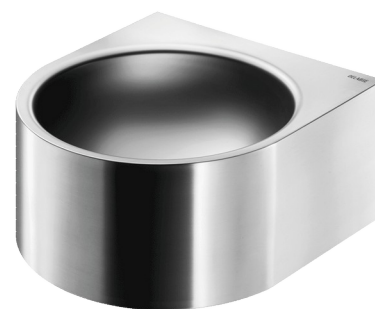

# FACIL wall-mounted washbasin

Ref. 120800

Polished satin 304 stainless steel

2024 UK public price excluding VAT: £348.09

## DESCRIPTION

FACIL wall-mounted washbasin - Ref. 120800

Wall-mounted washbasin, 360x390mm.  
 Basin internal diameter: 310mm.  
 Clean and simple design.  
 Bacteriostatic 304 stainless steel.  
 Polished satin finish.  
 Stainless steel thickness: 1.2mm.  
 Rounded edges prevent injury.  
 With no tap hole.  
 Supplied with 1¼" waste.  
 Without overflow.  
 Supplied with fixing elements.  
 CE marked. Complies with European standard EN 14688.  
 Weight: 4.1kg.  
 30-year warranty.  
 [Formerly ref: 0211080015]

## TECHNICAL CHARACTERISTICS

FACIL wall-mounted washbasin - Ref. 120800

Height	195mm
Length	360mm
Width	390mm
Thickness	1.2mm
Finish	304 polished satin stainless steel
Norms	 
Warranty	

## ADVANTAGES

-  Bacteriostatic 304 stainless steel, smooth surface
-  Rounded edges prevent injury
-  Clean and simple design