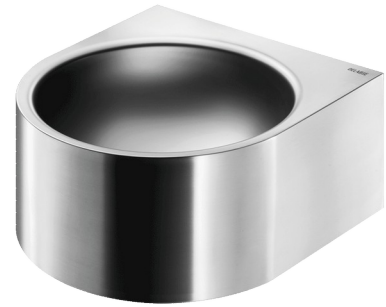

FACIL wall-mounted washbasin

Ref. 120800

Polished satin 304 stainless steel

2024 UK public price excluding VAT: £348.09

DESCRIPTION

FACIL wall-mounted washbasin - Ref. 120800

Wall-mounted washbasin, 360x390mm.
 Basin internal diameter: 310mm.
 Clean and simple design.
 Bacteriostatic 304 stainless steel.
 Polished satin finish.
 Stainless steel thickness: 1.2mm.
 Rounded edges prevent injury.
 With no tap hole.
 Supplied with 1¼" waste.
 Without overflow.
 Supplied with fixing elements.
 CE marked. Complies with European standard EN 14688.
 Weight: 4.1kg.
 30-year warranty.
 [Formerly ref: 0211080015]

TECHNICAL CHARACTERISTICS

FACIL wall-mounted washbasin - Ref. 120800

Height	195mm
Length	360mm
Width	390mm
Thickness	1.2mm
Finish	304 polished satin stainless steel
Norms	 
Warranty	

ADVANTAGES

-  Bacteriostatic 304 stainless steel, smooth surface
-  Rounded edges prevent injury
-  Clean and simple design