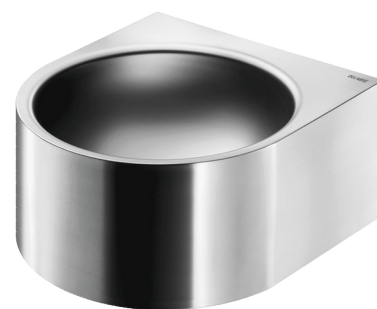

FACIL wall-mounted washbasin

Ref. 120800

Polished satin 304 stainless steel

2025 UK public price excluding VAT: £327.91

DESCRIPTION

FACIL wall-mounted washbasin - Ref. 120800

Wall-mounted washbasin, 360x390mm.
 Basin internal diameter: 310mm.
 Clean and simple design.
 Bacteriostatic 304 stainless steel.
 Polished satin finish.
 Stainless steel thickness: 1.2mm.
 Rounded edges prevent injury.
 With no tap hole.
 Supplied with 1¼" waste.
 Without overflow.
 Supplied with fixing elements.
 CE marked. Complies with European standard EN 14688.
 Weight: 4.1kg.
 30-year warranty.
 [Formerly ref: 0211080015]

TECHNICAL CHARACTERISTICS

FACIL wall-mounted washbasin - Ref. 120800

Height	195mm
Length	360mm
Width	390mm
Thickness	1.2mm
Finish	304 polished satin stainless steel
Norms	 
Warranty	

ADVANTAGES

-  Bacteriostatic 304 stainless steel, smooth surface
-  Rounded edges prevent injury
-  Clean and simple design