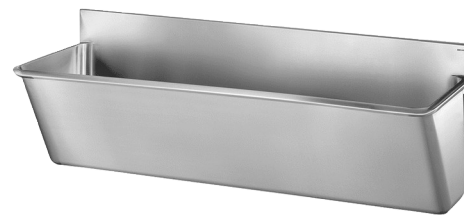

Surgical scrub up trough with low splashback

Ref. 182020

Polished satin 304 stainless steel - 2 services

2024 UK public price excluding VAT: £1,740.54

DESCRIPTION

Surgical scrub up trough with low splashback - Ref. 182020

Wall-mounted surgical scrub up trough with splashback 75mm. Suitable for hospitals and healthcare facilities. Bacteriostatic 304 stainless steel. Polished satin finish. Stainless steel thickness: 1.2mm. L. 1,400mm, 2 services. With no tap hole. Smooth surface and rounded inside edges for easy cleaning. Drainage on the right. Without overflow. Supplied with fixing elements. CE marked. Complies with norm EN 14296. Weight: 18.8kg. 30-year warranty.

ADVANTAGES

Bacteriostatic 304 stainless steel

TECHNICAL CHARACTERISTICS

Surgical scrub up trough with low splashback - Ref. 182020

Height	465mm
Length	1400mm
Width	455mm
Thickness	1.2mm
Finish	304 polished satin stainless steel
Norms	 
Warranty	