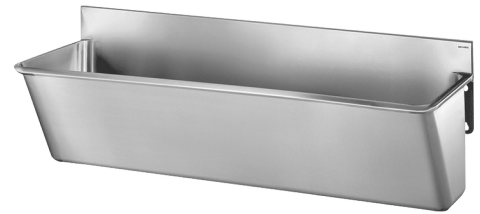

Surgical scrub up trough with low splashback

Ref. 182020

Polished satin 304 stainless steel - 2 services

2024 UK public price excluding VAT: £1,740.54

DESCRIPTION

Surgical scrub up trough with low splashback - Ref. 182020

Wall-mounted surgical scrub up trough with splashback 75mm. Suitable for hospitals and healthcare facilities. Bacteriostatic 304 stainless steel. Polished satin finish. Stainless steel thickness: 1.2mm. L. 1,400mm, 2 services. With no tap hole. Smooth surface and rounded inside edges for easy cleaning. Drainage on the right. Without overflow. Supplied with fixing elements. CE marked. Complies with norm EN 14296. Weight: 18.8kg. 30-year warranty.

ADVANTAGES

Bacteriostatic 304 stainless steel

TECHNICAL CHARACTERISTICS

Surgical scrub up trough with low splashback - Ref. 182020

Height	440mm
Length	1400mm
Width	455mm
Thickness	1.2mm
Finish	304 polished satin stainless steel
Norms	CE 
Warranty	