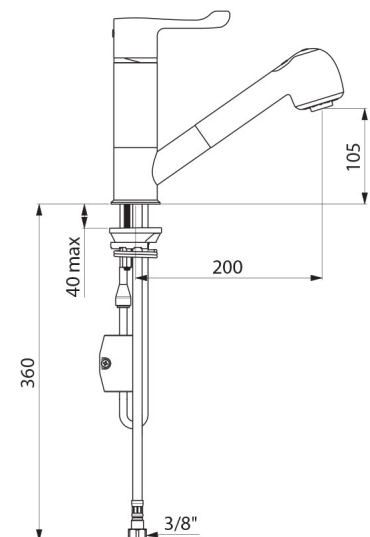

SECURITHERM thermostatic sink mixer

Ref. H9612

Single hole thermostatic mixer with retracting hand spray

2025 UK public price excluding VAT: £503.00

DESCRIPTION

SECURITHERM thermostatic sink mixer - Ref. H9612

Deck-mounted SECURITHERM thermostatic basin mixer, ideal for baby baths. Sequential thermostatic mixer: opens and closes with cold water. No risk of cross flow between the hot and cold water. No non-return valves on the inlets. Anti-scalding failsafe: immediate shut-off if cold or hot water supply fails. Securitouch thermal insulation prevents burns. Single hole mixer with swivelling outlet H. 105mm L. 200mm. Sequential mixer with retracting hand spray with 2 jet options: flow straightener/rain effect. Scale-resistant sequential thermostatic cartridge for sequential control of the flow rate and temperature. Temperature control from cold water up to 40°C with maximum temperature limiter set at 40°C. Body with smooth interior. Flow rate regulated at 3 lpm. No manual contact thanks to Hygiene control lever L. 100mm. BIOSAFE flexible shower hose reduces bacterial proliferation: transparent polyurethane, smooth interior and exterior. Flexible with narrow interior Ø 6mm: low water volume. Specific counterweight. PEX flexibles F3/8". Fixing reinforced by 2 stainless steel rods. Thermostatic mixer ideal for healthcare facilities, retirement and care homes, hospitals and clinics. Mixer suitable for people with reduced mobility. 30-year warranty.

TECHNICAL CHARACTERISTICS

SECURITHERM thermostatic sink mixer - Ref. H9612

Connector	F3/8"
Technology	SECURITHERM Securitouch sequential mixer
Drop height	105mm
Spout length	200mm
Flow rate	3 lpm
Temperature limiter	Yes
Finish	Chrome-plated brass
Norms	ACS

ADVANTAGES