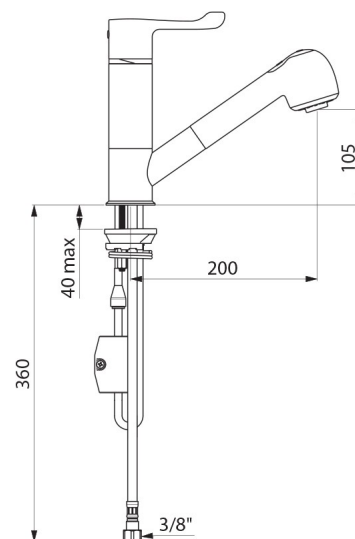

SECURITHERM thermostatic sink mixer

Ref. H9612

Single hole thermostatic mixer with retracting hand spray

2024 UK public price excluding VAT: £488.36

DESCRIPTION

SECURITHERM thermostatic sink mixer - Ref. H9612

Deck-mounted SECURITHERM thermostatic basin mixer, ideal for baby baths. Sequential thermostatic mixer: opens and closes with cold water. No risk of cross flow between the hot and cold water. No non-return valves on the inlets. Anti-scalding failsafe: immediate shut-off if cold or hot water supply fails. Securitouch thermal insulation prevents burns. Single hole mixer with swivelling outlet H. 105mm L. 200mm. Sequential mixer with retracting hand spray with 2 jet options: flow straightener/rain effect. Scale-resistant sequential thermostatic cartridge for sequential control of the flow rate and temperature. Temperature control from cold water up to 40°C with maximum temperature limiter set at 40°C. Body with smooth interior. Flow rate regulated at 3 lpm. No manual contact thanks to Hygiene control lever L. 100mm. BIOSAFE flexible shower hose reduces bacterial proliferation: transparent polyurethane, smooth interior and exterior. Flexible with narrow interior Ø 6mm: low water volume. Specific counterweight. PEX flexibles F3/8". Fixing reinforced by 2 stainless steel rods. Thermostatic mixer ideal for healthcare facilities, retirement and care homes, hospitals and clinics. Mixer suitable for people with reduced mobility. 30-year warranty.

TECHNICAL CHARACTERISTICS

SECURITHERM thermostatic sink mixer - Ref. H9612

Connector	F3/8"
Technology	SECURITHERM Securitouch sequential mixer
Drop height	105mm
Spout length	200mm
Flow rate	3 lpm
Temperature limiter	Yes
Finish	Chrome-plated brass
Norms	ACS

ADVANTAGES