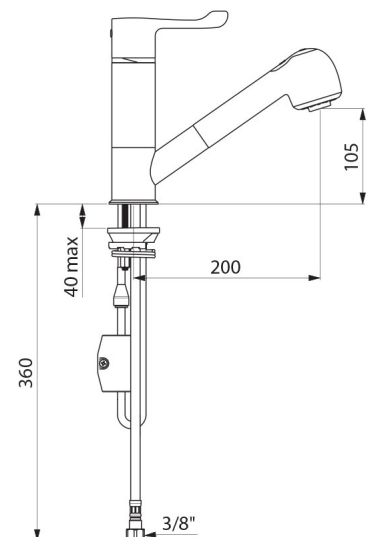

SECURITHERM thermostatic sink mixer

Ref. H9612

Single hole thermostatic mixer with retracting hand spray

2025 UK public price excluding VAT: £503.00

DESCRIPTION

SECURITHERM thermostatic sink mixer - Ref. H9612

Deck-mounted SECURITHERM thermostatic basin mixer, ideal for baby baths. Sequential thermostatic mixer: opens and closes with cold water. No risk of cross flow between the hot and cold water. No non-return valves on the inlets. Anti-scalding failsafe: immediate shut-off if cold or hot water supply fails. Securitouch thermal insulation prevents burns. Single hole mixer with swivelling outlet H. 105mm L. 200mm. Sequential mixer with retracting hand spray with 2 jet options: flow straightener/rain effect. Scale-resistant sequential thermostatic cartridge for sequential control of the flow rate and temperature. Temperature control from cold water up to 40°C with maximum temperature limiter set at 40°C. Body with smooth interior. Flow rate regulated at 3 lpm. No manual contact thanks to Hygiene control lever L. 100mm. BIOSAFE flexible shower hose reduces bacterial proliferation: transparent polyurethane, smooth interior and exterior. Flexible with narrow interior Ø 6mm: low water volume. Specific counterweight. PEX flexibles F3/8". Fixing reinforced by 2 stainless steel rods. Thermostatic mixer ideal for healthcare facilities, retirement and care homes, hospitals and clinics. Mixer suitable for people with reduced mobility. 30-year warranty.

TECHNICAL CHARACTERISTICS

SECURITHERM thermostatic sink mixer - Ref. H9612

Connector	F3/8"
Technology	SECURITHERM Securitouch sequential mixer
Drop height	105mm
Spout length	200mm
Flow rate	3 lpm
Temperature limiter	Yes
Finish	Chrome-plated brass
Norms	ACS

ADVANTAGES