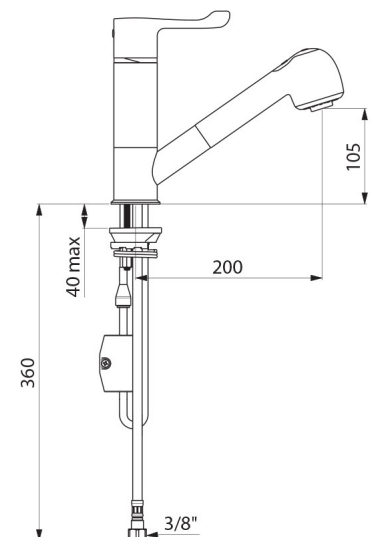

SECURITHERM thermostatic sink mixer

Ref. H9612

Single hole thermostatic mixer with retracting hand spray

2025 UK public price excluding VAT: £503.00

DESCRIPTION

SECURITHERM thermostatic sink mixer - Ref. H9612

Deck-mounted SECURITHERM thermostatic basin mixer, ideal for baby baths. Sequential thermostatic mixer: opens and closes with cold water. No risk of cross flow between the hot and cold water. No non-return valves on the inlets. Anti-scalding failsafe: immediate shut-off if cold or hot water supply fails. Securitouch thermal insulation prevents burns. Single hole mixer with swivelling outlet H. 105mm L. 200mm. Sequential mixer with retracting hand spray with 2 jet options: flow straightener/rain effect. Scale-resistant sequential thermostatic cartridge for sequential control of the flow rate and temperature. Temperature control from cold water up to 40°C with maximum temperature limiter set at 40°C. Body with smooth interior. Flow rate regulated at 4 lpm. No manual contact thanks to Hygiene control lever L. 100mm. BIOSAFE flexible shower hose reduces bacterial proliferation: transparent polyurethane, smooth interior and exterior. Flexible with narrow interior Ø 6mm: low water volume. Specific counterweight. PEX flexibles F3/8". Fixing reinforced by 2 stainless steel rods. Thermostatic mixer ideal for healthcare facilities, retirement and care homes, hospitals and clinics. Mixer suitable for people with reduced mobility. 30-year warranty.

TECHNICAL CHARACTERISTICS

SECURITHERM thermostatic sink mixer - Ref. H9612

Connector	F3/8"
Technology	SECURITHERM Securitouch sequential mixer
Drop height	105mm
Spout length	200mm
Flow rate	4 lpm
Temperature limiter	Yes
Finish	Chrome-plated brass
Norms	ACS

ADVANTAGES