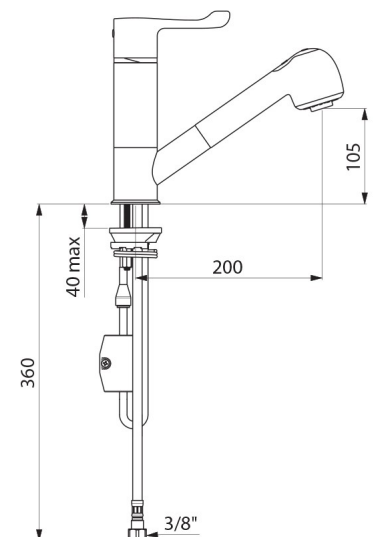

SECURITHERM thermostatic sink mixer

Ref. H9612

Single hole thermostatic mixer with retracting hand spray

2024 UK public price excluding VAT: £488.36

DESCRIPTION

SECURITHERM thermostatic sink mixer - Ref. H9612

Deck-mounted SECURITHERM thermostatic basin mixer, ideal for baby baths. Sequential thermostatic mixer: opens and closes with cold water. No risk of cross flow between the hot and cold water. No non-return valves on the inlets. Anti-scalding failsafe: immediate shut-off if cold or hot water supply fails. Securitouch thermal insulation prevents burns. Single hole mixer with swivelling outlet H. 105mm L. 200mm. Sequential mixer with retracting hand spray with 2 jet options: flow straightener/rain effect. Scale-resistant sequential thermostatic cartridge for sequential control of the flow rate and temperature. Temperature control from cold water up to 40°C with maximum temperature limiter set at 40°C. Body with smooth interior. Flow rate regulated at 3 lpm. No manual contact thanks to Hygiene control lever L. 100mm. BIOSAFE flexible shower hose reduces bacterial proliferation: transparent polyurethane, smooth interior and exterior. Flexible with narrow interior Ø 6mm: low water volume. Specific counterweight. PEX flexibles F3/8". Fixing reinforced by 2 stainless steel rods. Thermostatic mixer ideal for healthcare facilities, retirement and care homes, hospitals and clinics. Mixer suitable for people with reduced mobility. 30-year warranty.

TECHNICAL CHARACTERISTICS

SECURITHERM thermostatic sink mixer - Ref. H9612

Connector	F3/8"
Technology	SECURITHERM Securitouch sequential mixer
Drop height	105mm
Spout length	200mm
Flow rate	3 lpm
Temperature limiter	Yes
Finish	Chrome-plated brass
Norms	ACS

ADVANTAGES