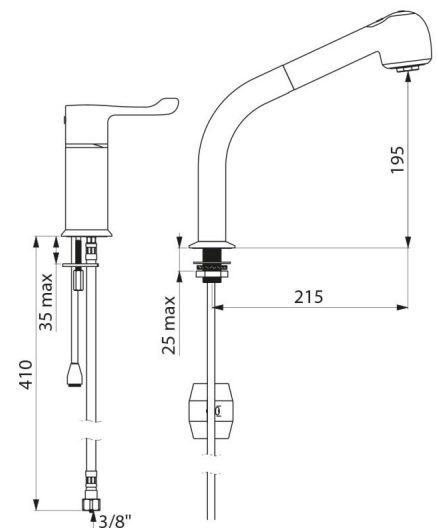

SECURITHERM thermostatic sink mixer set

Ref. H9613

Sequential mixer and column set

2024 UK public price excluding VAT: £510.20

DESCRIPTION

SECURITHERM thermostatic sink mixer set - Ref. H9613

SECURITHERM thermostatic sequential sink mixer set and column with retracting hand spray.
Ideal for baby baths.
Anti-scalding failsafe: shuts off automatically if cold or hot water supply fails.
Securitouch thermal insulation prevents burns.
Sequential: opens and closes with cold water.
No risk of cross flow between the hot and cold water.
No non-return valves on the inlets.
Swivelling column H. 195mm L. 215mm.
Retracting hand spray with 2 jet options: flow straightener/rain effect.
Scale-resistant thermostatic sequential cartridge for single control temperature and flow-rate adjustment.
Temperature can be adjusted from cold water to 40°C with maximum temperature limiter set at 40°C.
Body and column with smooth interiors.
Flow rate regulated at 7 lpm.
No manual contact thanks to Hygiene control lever L. 100mm.
Mixed water brass outlet L. 160mm.
BIOSAFE flexible shower hose reduces bacterial proliferation: transparent polyurethane, smooth interior and exterior.
Hose with narrow diameter (internal Ø 6mm): low water volume.
Specific counterweight.
PEX flexibles F3/8" and reinforced fixing via 2 stainless steel rods.
Ideal for healthcare facilities, retirement and care homes, hospitals and clinics.
Suitable for people with reduced mobility.
30-year warranty.

TECHNICAL CHARACTERISTICS

SECURITHERM thermostatic sink mixer set - Ref. H9613

Connector	F3/8"
Technology	SECURITHERM sequential Securitouch
Drop height	195mm
Spout length	215mm
Flow rate	7 lpm
Temperature limiter	40°C

ADVANTAGES