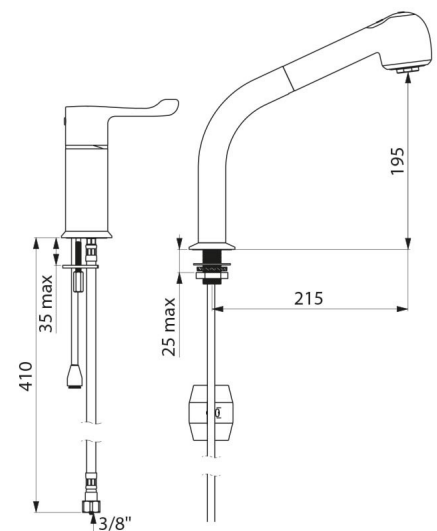

SECURITHERM thermostatic sink mixer set

Ref. H9613

Sequential mixer and column set

2024 UK public price excluding VAT: £510.20

DESCRIPTION

SECURITHERM thermostatic sink mixer set - Ref. H9613

SECURITHERM thermostatic sequential sink mixer set and column with retracting hand spray.
Ideal for baby baths.
Anti-scalding failsafe: shuts off automatically if cold or hot water supply fails.
Securitouch thermal insulation prevents burns.
Sequential: opens and closes with cold water.
No risk of cross flow between the hot and cold water.
No non-return valves on the inlets.
Swivelling column H. 195mm L. 215mm.
Retracting hand spray with 2 jet options: flow straightener/rain effect.
Scale-resistant thermostatic sequential cartridge for single control temperature and flow-rate adjustment.
Temperature can be adjusted from cold water to 40°C with maximum temperature limiter set at 40°C.
Body and column with smooth interiors.
Flow rate regulated at 7 lpm.
No manual contact thanks to Hygiene control lever L. 100mm.
Mixed water brass outlet L. 160mm.
BIOSAFE flexible shower hose reduces bacterial proliferation: transparent polyurethane, smooth interior and exterior.
Hose with narrow diameter (internal Ø 6mm): low water volume.
Specific counterweight.
PEX flexibles F3/8" and reinforced fixing via 2 stainless steel rods.
Ideal for healthcare facilities, retirement and care homes, hospitals and clinics.
Suitable for people with reduced mobility.
30-year warranty.

TECHNICAL CHARACTERISTICS

SECURITHERM thermostatic sink mixer set - Ref. H9613

Connector	F3/8"
Technology	SECURITHERM sequential Securitouch
Drop height	195mm
Spout length	215mm
Flow rate	7 lpm
Temperature limiter	40°C
Finish	Chrome-plated brass
Norms	ACS

ADVANTAGES