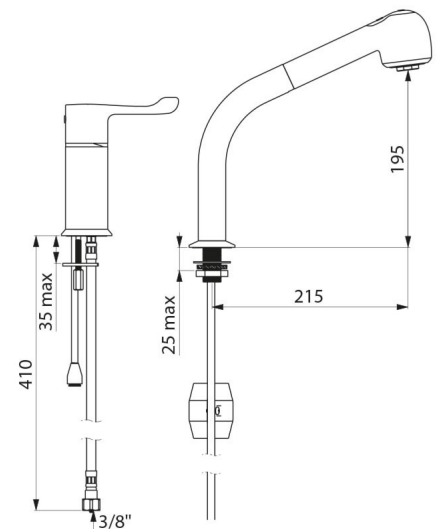

SECURITHERM thermostatic sink mixer set

Ref. H9613

Sequential mixer and column set

2025 UK public price excluding VAT: £525.51

DESCRIPTION

SECURITHERM thermostatic sink mixer set - Ref. H9613

SECURITHERM thermostatic sequential sink mixer set and column with retracting hand spray. Ideal for baby baths. Anti-scalding failsafe: shuts off automatically if cold or hot water supply fails. Securitouch thermal insulation prevents burns. Sequential: opens and closes with cold water. No risk of cross flow between the hot and cold water. No non-return valves on the inlets. Swivelling column H. 195mm L. 215mm. Retracting hand spray with 2 jet options: flow straightener/rain effect. Scale-resistant thermostatic sequential cartridge for single control temperature and flow-rate adjustment. Temperature can be adjusted from cold water to 40°C with maximum temperature limiter set at 40°C. Body and column with smooth interiors. Flow rate regulated at 7 lpm. No manual contact thanks to Hygiene control lever L. 100mm. Mixed water brass outlet L. 160mm. BIOSAFE flexible shower hose reduces bacterial proliferation: transparent polyurethane, smooth interior and exterior. Hose with narrow diameter (internal Ø 6mm): low water volume. Specific counterweight. PEX flexibles F3/8" and reinforced fixing via 2 stainless steel rods. Ideal for healthcare facilities, retirement and care homes, hospitals and clinics. Suitable for people with reduced mobility. 30-year warranty.

TECHNICAL CHARACTERISTICS

SECURITHERM thermostatic sink mixer set - Ref. H9613

Connector	F3/8"
Technology	SECURITHERM sequential Securitouch
Drop height	195mm
Spout length	215mm
Flow rate	7 lpm
Temperature limiter	40°C
Finish	Chrome-plated brass
Norms	ACS

ADVANTAGES