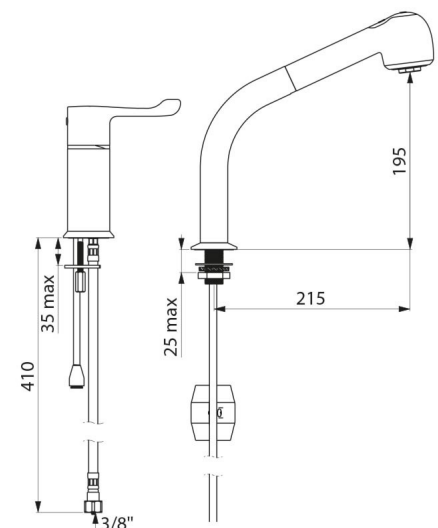

SECURITHERM thermostatic sink mixer set

Ref. H9613

Sequential mixer and column set

2025 UK public price excluding VAT: £525.51

DESCRIPTION

SECURITHERM thermostatic sink mixer set - Ref. H9613

SECURITHERM thermostatic sequential sink mixer set and column with retracting hand spray.
Ideal for baby baths.
Anti-scalding failsafe: shuts off automatically if cold or hot water supply fails.
Securitouch thermal insulation prevents burns.
Sequential: opens and closes with cold water.
No risk of cross flow between the hot and cold water.
No non-return valves on the inlets.
Swivelling column H. 195mm L. 215mm.
Retracting hand spray with 2 jet options: flow straightener/rain effect.
Scale-resistant thermostatic sequential cartridge for single control temperature and flow-rate adjustment.
Temperature can be adjusted from cold water to 40°C with maximum temperature limiter set at 40°C.
Body and column with smooth interiors.
Flow rate regulated at 7 lpm.
No manual contact thanks to Hygiene control lever L. 100mm.
Mixed water brass outlet L. 160mm.
BIOSAFE flexible shower hose reduces bacterial proliferation: transparent polyurethane, smooth interior and exterior.
Hose with narrow diameter (internal Ø 6mm): low water volume.
Specific counterweight.
PEX flexibles F3/8" and reinforced fixing via 2 stainless steel rods.
Ideal for healthcare facilities, retirement and care homes, hospitals and clinics.
Suitable for people with reduced mobility.
30-year warranty.

TECHNICAL CHARACTERISTICS

SECURITHERM thermostatic sink mixer set - Ref. H9613

Connector	F3/8"
Technology	SECURITHERM sequential Securitouch
Drop height	195mm
Spout length	215mm
Flow rate	7 lpm
Temperature limiter	40°C
Finish	Chrome-plated brass
Norms	ACS

ADVANTAGES