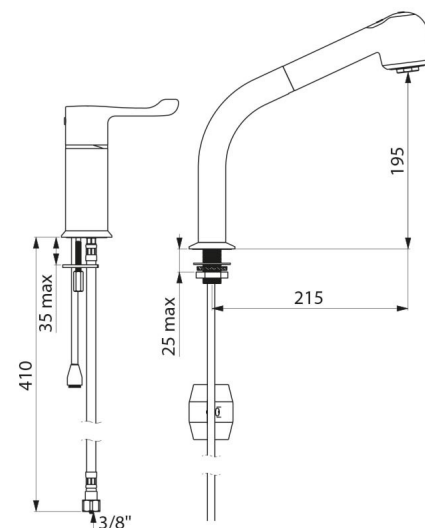

SECURITHERM thermostatic sink mixer set

Ref. H9613

Sequential mixer and column set

2024 UK public price excluding VAT: £510.20

DESCRIPTION

SECURITHERM thermostatic sink mixer set - Ref. H9613

SECURITHERM thermostatic sequential sink mixer set and column with retracting hand spray. Ideal for baby baths. Anti-scalding failsafe: shuts off automatically if cold or hot water supply fails. Securitouch thermal insulation prevents burns. Sequential: opens and closes with cold water. No risk of cross flow between the hot and cold water. No non-return valves on the inlets. Swivelling column H. 195mm L. 215mm. Retracting hand spray with 2 jet options: flow straightener/rain effect. Scale-resistant thermostatic sequential cartridge for single control temperature and flow-rate adjustment. Temperature can be adjusted from cold water to 40°C with maximum temperature limiter set at 40°C. Body and column with smooth interiors. Flow rate regulated at 7 lpm. No manual contact thanks to Hygiene control lever L. 100mm. Mixed water brass outlet L. 160mm. BIOSAFE flexible shower hose reduces bacterial proliferation: transparent polyurethane, smooth interior and exterior. Hose with narrow diameter (internal Ø 6mm): low water volume. Specific counterweight. PEX flexibles F3/8" and reinforced fixing via 2 stainless steel rods. Ideal for healthcare facilities, retirement and care homes, hospitals and clinics. Suitable for people with reduced mobility. 30-year warranty.

TECHNICAL CHARACTERISTICS

SECURITHERM thermostatic sink mixer set - Ref. H9613

Connector	F3/8"
Technology	SECURITHERM sequential Securitouch
Drop height	195mm
Spout length	215mm
Flow rate	7 lpm
Temperature limiter	40°C
Finish	Chrome-plated brass
Norms	ACS

ADVANTAGES