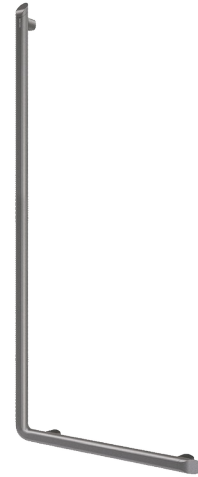

Be-line L-shaped grab bar, anthracite, H. 1,130mm

Ref. 511971C

Metallised anthracite powder-coated aluminium

2025 UK public price excluding VAT: £249.00

DESCRIPTION

Be-line L-shaped grab bar, anthracite, H. 1,130mm - Ref. 511971C

Be-line® L-shaped grab bar for showers or baths for people with reduced mobility.

Helps the user stand and move safely in the shower or bath.

Use as a shower rail by adding a shower head holder and/or soap dish.

Can be installed with upright bar on the left or right.

Aluminium tube thickness 3mm. Solid aluminium fixing points.

Rounded profile Ø 35mm with ergonomic flat front face that prevents rotation for an optimal grip.

Metallised anthracite powder-coated finish provides a good visual contrast with light-coloured walls.

Uniform surface for easy maintenance and hygiene.

38mm gap between the bar and the wall: minimal space prevents the forearm passing between the bar and the wall, reducing the risk of fracture in case of loss of balance.