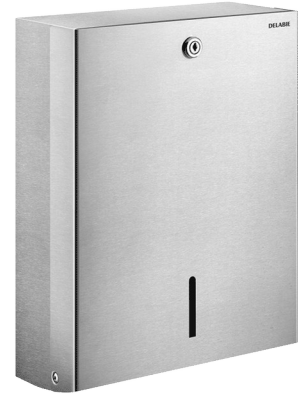

Wall-mounted paper towel dispenser, for 500 sheets

Ref. 510601S

For folded paper towels

2025 UK public price excluding VAT: £146.01

DESCRIPTION

Wall-mounted paper towel dispenser, for 500 sheets - Ref. 510601S

Wall-mounted paper towel dispenser.
 Bacteriostatic polished satin 304 stainless steel.
 Dispenses one sheet at a time, suitable for most paper towels.
 With lock and standard DELABIE key.
 Level control.
 Capacity: 500 sheets.
 Dimensions: 120 x 275 x 360mm.
 Pack of interleaved paper towels can be ordered separately (ref. 6606).
 30-year warranty.

TECHNICAL CHARACTERISTICS

Wall-mounted paper towel dispenser, for 500 sheets - Ref. 510601S

Height	360mm
Depth	120mm
Width	275mm
Finish	Polished satin 304 stainless steel
Norms	
Warranty	
Repairability	