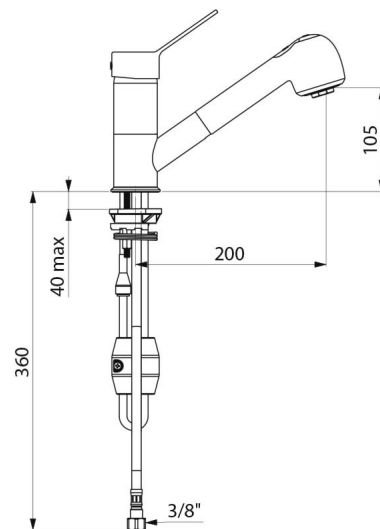

Pressure-balancing mixer with retracting hand spray

Ref. 2211EP

Single hole mechanical EP mixer with retracting hand spray

2024 UK public price excluding VAT: £349.86

DESCRIPTION

Pressure-balancing mixer with retracting hand spray - Ref. 2211EP

Deck-mounted mechanical sink mixer with pressure-balancing suitable for baby baths.
Single hole mixer with retracting hand spray with swivelling spout H. 105mm L. 200mm.
Ø 40mm ceramic cartridge with pressure-balancing and pre-set maximum temperature limiter.
Total anti-scalding safety: HW flow rate is reduced if CW supply fails (and vice versa).
Stable temperature regardless of variations in pressure and flow rate in the system.
Securitouch thermal insulation prevents burns.
Mechanical mixer with retracting hand spray with 2 jet options: flow straightener / rain effect.
Body with smooth interior.
Flow rate limited to 7 lpm at 3 bar.
Chrome-plated brass body and solid control lever.
BIOSAFE flexible shower hose reduces bacterial proliferation: transparent polyurethane to ensure replacement when biofilm is present, smooth interior and exterior.
Narrow flexible (interior Ø 6mm): low water volume.
Specific counterweight.
PEX flexibles F $\frac{3}{8}$ " with filters and non-return valves.
Fixing reinforced by 2 stainless steel rods.
Mechanical mixer with SECURITHERM pressure-balancing, ideal for healthcare facilities, retirement and care homes, hospitals and clinics.
Suitable for people with reduced mobility.
Mixer with 30-year warranty.

TECHNICAL CHARACTERISTICS

Pressure-balancing mixer with retracting hand spray - Ref. 2211EP