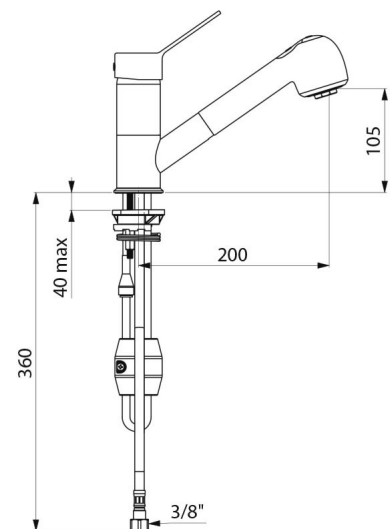

Pressure-balancing mixer with retracting hand spray

Ref. 2211EP

Single hole mechanical EP mixer with retracting hand spray

2025 UK public price excluding VAT: £360.35

DESCRIPTION

Pressure-balancing mixer with retracting hand spray - Ref. 2211EP

Deck-mounted mechanical sink mixer with pressure-balancing suitable for baby baths.
Single hole mixer with retracting hand spray with swivelling spout H. 105mm L. 200mm.
Ø 40mm ceramic cartridge with pressure-balancing and pre-set maximum temperature limiter.
Total anti-scalding safety: HW flow rate is reduced if CW supply fails (and vice versa).
Stable temperature regardless of variations in pressure and flow rate in the system.
Securitouch thermal insulation prevents burns.
Mechanical mixer with retracting hand spray with 2 jet options: flow straightener / rain effect.
Body with smooth interior.
Flow rate limited to 7 lpm at 3 bar.
Chrome-plated brass body and solid control lever.
BIOSAFE flexible shower hose reduces bacterial proliferation: transparent polyurethane to ensure replacement when biofilm is present, smooth interior and exterior.
Narrow flexible (interior Ø 6mm): low water volume.
Specific counterweight.
PEX flexibles F $\frac{3}{8}$ " with filters and non-return valves.
Fixing reinforced by 2 stainless steel rods.
Mechanical mixer with SECURITHERM pressure-balancing, ideal for healthcare facilities, retirement and care homes, hospitals and clinics.
Suitable for people with reduced mobility.
Mixer with 30-year warranty.

TECHNICAL CHARACTERISTICS

Pressure-balancing mixer with retracting hand spray - Ref. 2211EP