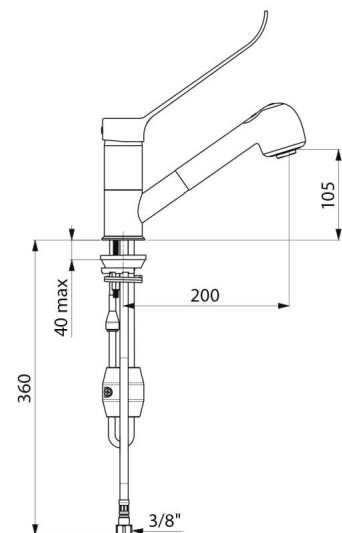

Pressure-balancing mixer with retracting hand spray

Ref. 2211LEP

Single hole mechanical EP mixer with retracting hand spray

2025 UK public price excluding VAT: £367.86

DESCRIPTION

Pressure-balancing mixer with retracting hand spray - Ref. 2211LEP

Deck-mounted mechanical sink mixer with pressure-balancing suitable for baby baths.
Single hole mixer with retracting hand spray with swivelling spout H. 105mm L. 200mm.
Ø 40mm ceramic cartridge with pressure-balancing and pre-set maximum temperature limiter.
Total anti-scalding safety: HW flow rate is reduced if CW supply fails (and vice versa).
Stable temperature regardless of variations in pressure and flow rate. Securitouch thermal insulation prevents burns.
Mechanical mixer with retracting hand spray with 2 jet options: flow straightener / rain effect.
Body with smooth interior.
Flow rate 7 lpm at 3 bar.
Chrome-plated brass body and Hygiene control lever.
BIOSAFE flexible shower hose reduces bacterial proliferation: transparent polyurethane flexible hose ensures replacement if biofilm is present, smooth interior and exterior.
Narrow flexible (interior Ø 6mm), low water volume.
Specific counterweight.
F $\frac{3}{8}$ " PEX flexibles with filters and non-return valves.
Fixing reinforced by 2 stainless steel rods.
SECURITHERM mechanical mixer with pressure-balancing ideal for healthcare facilities, retirement and care homes, hospitals and clinics.
Single hole mixer suitable for people with reduced mobility.
30-year warranty.

TECHNICAL CHARACTERISTICS

Pressure-balancing mixer with retracting hand spray - Ref. 2211LEP