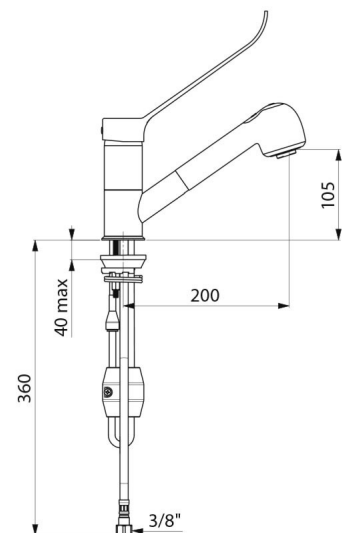

Pressure-balancing mixer with retracting hand spray

Ref. 2211LEP

Single hole mechanical EP mixer with retracting hand spray

2025 UK public price excluding VAT: £367.86

DESCRIPTION

Pressure-balancing mixer with retracting hand spray - Ref. 2211LEP

Deck-mounted mechanical sink mixer with pressure-balancing suitable for baby baths.
 Single hole mixer with retracting hand spray with swivelling spout H. 105mm L. 200mm.
 Ø 40mm ceramic cartridge with pressure-balancing and pre-set maximum temperature limiter.
 Total anti-scalding safety: HW flow rate is reduced if CW supply fails (and vice versa).
 Stable temperature regardless of variations in pressure and flow rate. Securitouch thermal insulation prevents burns.
 Mechanical mixer with retracting hand spray with 2 jet options: flow straightener / rain effect.
 Body with smooth interior.
 Flow rate 7 lpm at 3 bar.
 Chrome-plated brass body and Hygiene control lever.
 BIOSAFE flexible shower hose reduces bacterial proliferation: transparent polyurethane flexible hose ensures replacement if biofilm is present, smooth interior and exterior.
 Narrow flexible (interior Ø 6mm), low water volume.
 Specific counterweight.
 F $\frac{3}{8}$ " PEX flexibles with filters and non-return valves.
 Fixing reinforced by 2 stainless steel rods.
 SECURITHERM mechanical mixer with pressure-balancing ideal for healthcare facilities, retirement and care homes, hospitals and clinics.
 Single hole mixer suitable for people with reduced mobility.
 30-year warranty.

TECHNICAL CHARACTERISTICS

Pressure-balancing mixer with retracting hand spray - Ref. 2211LEP

| | |
|---------------------|---|
| Connector | F3/8" |
| Technology | SECURITHERM EP mechanical mixer |
| Drop height | 105mm |
| Spout length | 200mm |
| Flow rate | 7 lpm at 3 bar |
| Temperature limiter | Yes |
| Finish | Chrome-plated brass |
| Norms |     |