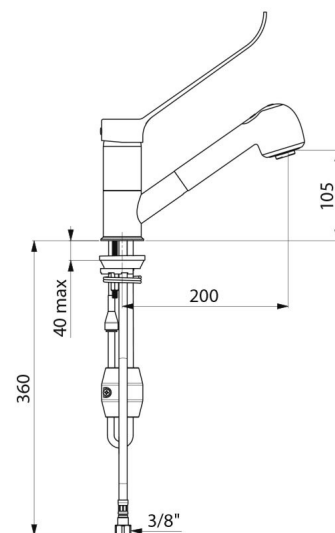

Pressure-balancing mixer with retracting hand spray

Ref. 2211LEP

Single hole mechanical EP mixer with retracting hand spray

2024 UK public price excluding VAT: £357.14

DESCRIPTION

Pressure-balancing mixer with retracting hand spray - Ref. 2211LEP

Deck-mounted mechanical sink mixer with pressure-balancing suitable for baby baths.
 Single hole mixer with retracting hand spray with swivelling spout H. 105mm L. 200mm.
 Ø 40mm ceramic cartridge with pressure-balancing and pre-set maximum temperature limiter.
 Total anti-scalding safety: HW flow rate is reduced if CW supply fails (and vice versa).
 Stable temperature regardless of variations in pressure and flow rate. Securitouch thermal insulation prevents burns.
 Mechanical mixer with retracting hand spray with 2 jet options: flow straightener / rain effect.
 Body with smooth interior.
 Flow rate 7 lpm at 3 bar.
 Chrome-plated brass body and Hygiene control lever.
 BIOSAFE flexible shower hose reduces bacterial proliferation: transparent polyurethane flexible hose ensures replacement if biofilm is present, smooth interior and exterior.
 Narrow flexible (interior Ø 6mm), low water volume.
 Specific counterweight.
 F $\frac{3}{8}$ " PEX flexibles with filters and non-return valves.
 Fixing reinforced by 2 stainless steel rods.
 SECURITHERM mechanical mixer with pressure-balancing ideal for healthcare facilities, retirement and care homes, hospitals and clinics.
 Single hole mixer suitable for people with reduced mobility.
 30-year warranty.

TECHNICAL CHARACTERISTICS

Pressure-balancing mixer with retracting hand spray - Ref. 2211LEP

| | |
|---------------------|---|
| Connector | F3/8" |
| Technology | SECURITHERM EP mechanical mixer |
| Drop height | 105mm |
| Spout length | 200mm |
| Flow rate | 7 lpm at 3 bar |
| Temperature limiter | Yes |
| Finish | Chrome-plated brass |
| Norms |     |