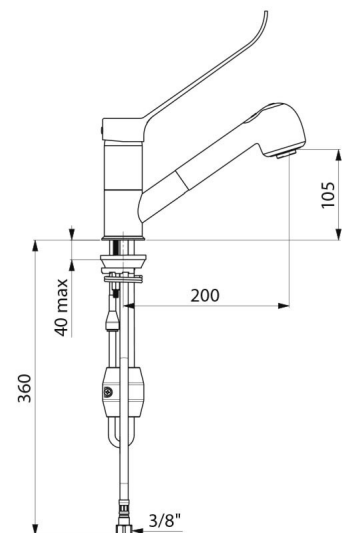

## DESCRIPTION

Pressure-balancing mixer with retracting hand spray - Ref. 2211LEP

Deck-mounted mechanical sink mixer with pressure-balancing suitable for baby baths.  
 Single hole mixer with retracting hand spray with swivelling spout H. 105mm L. 200mm.  
 Ø 40mm ceramic cartridge with pressure-balancing and pre-set maximum temperature limiter.  
 Total anti-scalding safety: HW flow rate is reduced if CW supply fails (and vice versa).  
 Stable temperature regardless of variations in pressure and flow rate. Securitouch thermal insulation prevents burns.  
 Mechanical mixer with retracting hand spray with 2 jet options: flow straightener / rain effect.  
 Body with smooth interior.  
 Flow rate 7 lpm at 3 bar.  
 Chrome-plated brass body and Hygiene control lever.  
 BIOSAFE flexible shower hose reduces bacterial proliferation: transparent polyurethane flexible hose ensures replacement if biofilm is present, smooth interior and exterior.  
 Narrow flexible (interior Ø 6mm), low water volume.  
 Specific counterweight.  
 F $\frac{3}{8}$ " PEX flexibles with filters and non-return valves.  
 Fixing reinforced by 2 stainless steel rods.  
 SECURITHERM mechanical mixer with pressure-balancing ideal for healthcare facilities, retirement and care homes, hospitals and clinics.  
 Single hole mixer suitable for people with reduced mobility.  
 30-year warranty.

## TECHNICAL CHARACTERISTICS

Pressure-balancing mixer with retracting hand spray - Ref. 2211LEP

Connector	F3/8"
Technology	SECURITHERM EP mechanical mixer
Drop height	105mm
Spout length	200mm
Flow rate	7 lpm at 3 bar
Temperature limiter	Yes
Finish	Chrome-plated brass
Norms	   