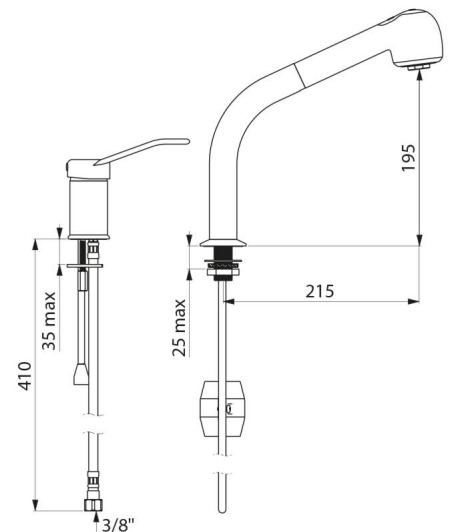

Sink mixer with hand spray and column with retractable hand spray. Single hole mixer with pressure-balancing and column suitable for baby baths. Swivelling column H. 195mm L. 215mm. With retracting hand spray with two jet options (flow straightener/rain effect). Ø 35mm pressure-balancing ceramic cartridge with pre-set maximum temperature limiter. Total anti-scalding safety: HW flow rate is reduced if CW supply fails (and vice versa). Stable temperature regardless of variations in pressure and flow rate in the system. Securitouch thermal insulation prevents burns. Single hole mixer body and column with smooth interior. Flow rate limited to 7 lpm at 3 bar. Sculptured control lever. BIOSAFE flexible hose reduces the spread of germs: transparent polyurethane flexible hose ensures replacement if biofilm is present, smooth interior and exterior. Flexible hose with narrow diameter (internal Ø 6mm): low water volume. Specific counterweight. Body in chrome-plated brass. F³/₈" PEX flexibles. SECURITHERM pressure-balancing mechanical mixer with hand spray, ideal for healthcare facilities, retirement and care homes, hospitals and clinics. single hole mixer suitable for people with reduced mobility. Single control mixer with 30-year warranty.

TECHNICAL CHARACTERISTICS

Pressure-balancing mixer set and column with retracting hand spray - Ref. 2599EP

Connector	F3/8"
Technology	SECURITHERM EP
Drop height	195mm
Spout length	215mm
Flow rate	7 lpm at 3 bar
Temperature limiter	YES
Finish	Chrome-plated brass

Norms

ADVANTAGES

-  HW flow rate reduced if CW fails
-  Hygiene: transparent hose with smooth interior
-  Ergonomic: Solid control lever is easy to grip
-  Comfort: retractable hand spray mixer with 2 jet