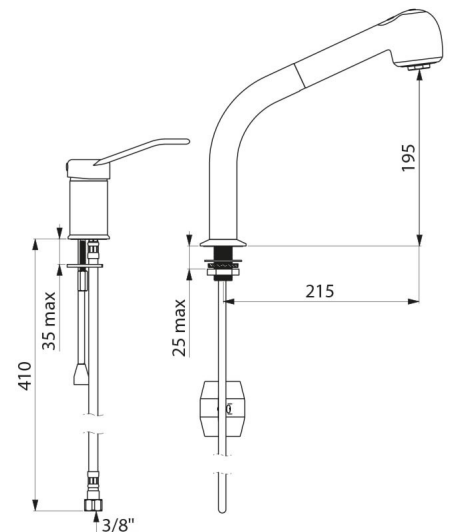

Sink mixer with hand spray and column with retractable hand spray. Single hole mixer with pressure-balancing and column suitable for baby baths. Swivelling column H. 195mm L. 215mm. With retracting hand spray with two jet options (flow straightener/rain effect). Ø 35mm pressure-balancing ceramic cartridge with pre-set maximum temperature limiter. Total anti-scalding safety: HW flow rate is reduced if CW supply fails (and vice versa). Stable temperature regardless of variations in pressure and flow rate in the system. Securitouch thermal insulation prevents burns. Single hole mixer body and column with smooth interior. Flow rate limited to 7 lpm at 3 bar. Sculptured control lever. BIOSAFE flexible hose reduces the spread of germs: transparent polyurethane flexible hose ensures replacement if biofilm is present, smooth interior and exterior. Flexible hose with narrow diameter (internal Ø 6mm): low water volume. Specific counterweight. Body in chrome-plated brass. F3/8" PEX flexibles. SECURITHERM pressure-balancing mechanical mixer with hand spray, ideal for healthcare facilities, retirement and care homes, hospitals and clinics. single hole mixer suitable for people with reduced mobility. Single control mixer with 30-year warranty.

TECHNICAL CHARACTERISTICS

Pressure-balancing mixer set and column with retracting hand spray - Ref. 2599EP

Connector	F3/8"
Technology	SECURITHERM EP
Drop height	195mm
Spout length	215mm
Flow rate	7 lpm at 3 bar
Temperature limiter	YES
Finish	Chrome-plated brass

Norms

ADVANTAGES

-  HW flow rate reduced if CW fails
-  Hygiene: transparent hose with smooth interior
-  Ergonomic: Solid control lever is easy to grip
-  Comfort: retractable hand spray mixer with 2 jet