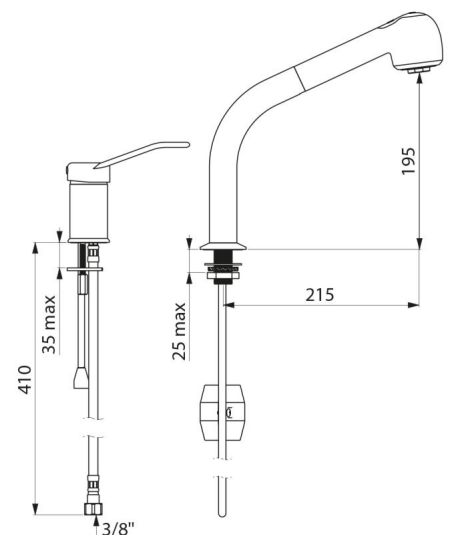

Sink mixer with hand spray and column with retractable hand spray. Single hole mixer with pressure-balancing and column suitable for baby baths. Swivelling column H. 195mm L. 215mm. With retracting hand spray with two jet options (flow straightener/rain effect). Ø 35mm pressure-balancing ceramic cartridge with pre-set maximum temperature limiter. Total anti-scalding safety: HW flow rate is reduced if CW supply fails (and vice versa). Stable temperature regardless of variations in pressure and flow rate in the system. Securitouch thermal insulation prevents burns. Single hole mixer body and column with smooth interior. Flow rate limited to 7 lpm at 3 bar. Sculptured control lever. BIOSAFE flexible hose reduces the spread of germs: transparent polyurethane flexible hose ensures replacement if biofilm is present, smooth interior and exterior. Flexible hose with narrow diameter (internal Ø 6mm): low water volume. Specific counterweight. Body in chrome-plated brass. F³/₈" PEX flexibles. SECURITHERM pressure-balancing mechanical mixer with hand spray, ideal for healthcare facilities, retirement and care homes, hospitals and clinics. single hole mixer suitable for people with reduced mobility. Single control mixer with 30-year warranty.

TECHNICAL CHARACTERISTICS

Pressure-balancing mixer set and column with retracting hand spray - Ref. 2599EP

Connector	F3/8"
Technology	SECURITHERM EP
Drop height	195mm
Spout length	215mm
Flow rate	7 lpm at 3 bar
Temperature limiter	YES
Finish	Chrome-plated brass

ADVANTAGES

-  HW flow rate reduced if CW fails
-  Hygiene: transparent hose with smooth interior
-  Ergonomic: Solid control lever is easy to grip
-  Comfort: retractable hand spray mixer with 2 jet

Norms