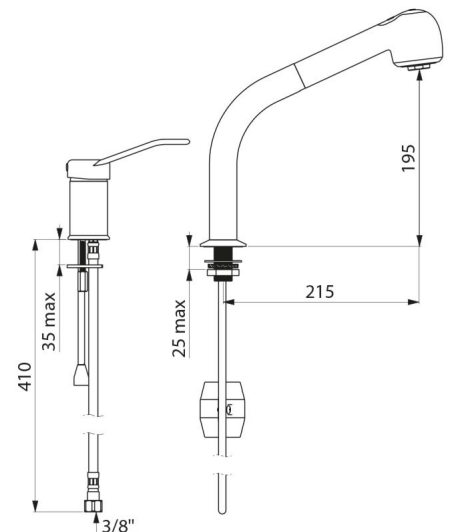

Pressure-balancing mixer set and column with retracting hand spray

Ref. 2599EP

EP sink mixer with retractable hand spray

2025 UK public price excluding VAT: £376.77

DESCRIPTION

Pressure-balancing mixer set and column with retracting hand spray - Ref. 2599EP

Sink mixer with hand spray and column with retractable hand spray. Single hole mixer with pressure-balancing and column suitable for baby baths. Swivelling column H. 195mm L. 215mm. With retracting hand spray with two jet options (flow straightener/rain effect). Ø 35mm pressure-balancing ceramic cartridge with pre-set maximum temperature limiter. Total anti-scalding safety: HW flow rate is reduced if CW supply fails (and vice versa). Stable temperature regardless of variations in pressure and flow rate in the system. Securitouch thermal insulation prevents burns. Single hole mixer body and column with smooth interior. Flow rate limited to 7 lpm at 3 bar. Sculptured control lever. BIOSAFE flexible hose reduces the spread of germs: transparent polyurethane flexible hose ensures replacement if biofilm is present, smooth interior and exterior. Flexible hose with narrow diameter (internal Ø 6mm): low water volume. Specific counterweight. Body in chrome-plated brass. F³/₈" PEX flexibles. SECURITHERM pressure-balancing mechanical mixer with hand spray, ideal for healthcare facilities, retirement and care homes, hospitals and clinics. single hole mixer suitable for people with reduced mobility. Single control mixer with 30-year warranty.

TECHNICAL CHARACTERISTICS

Pressure-balancing mixer set and column with retracting hand spray - Ref. 2599EP